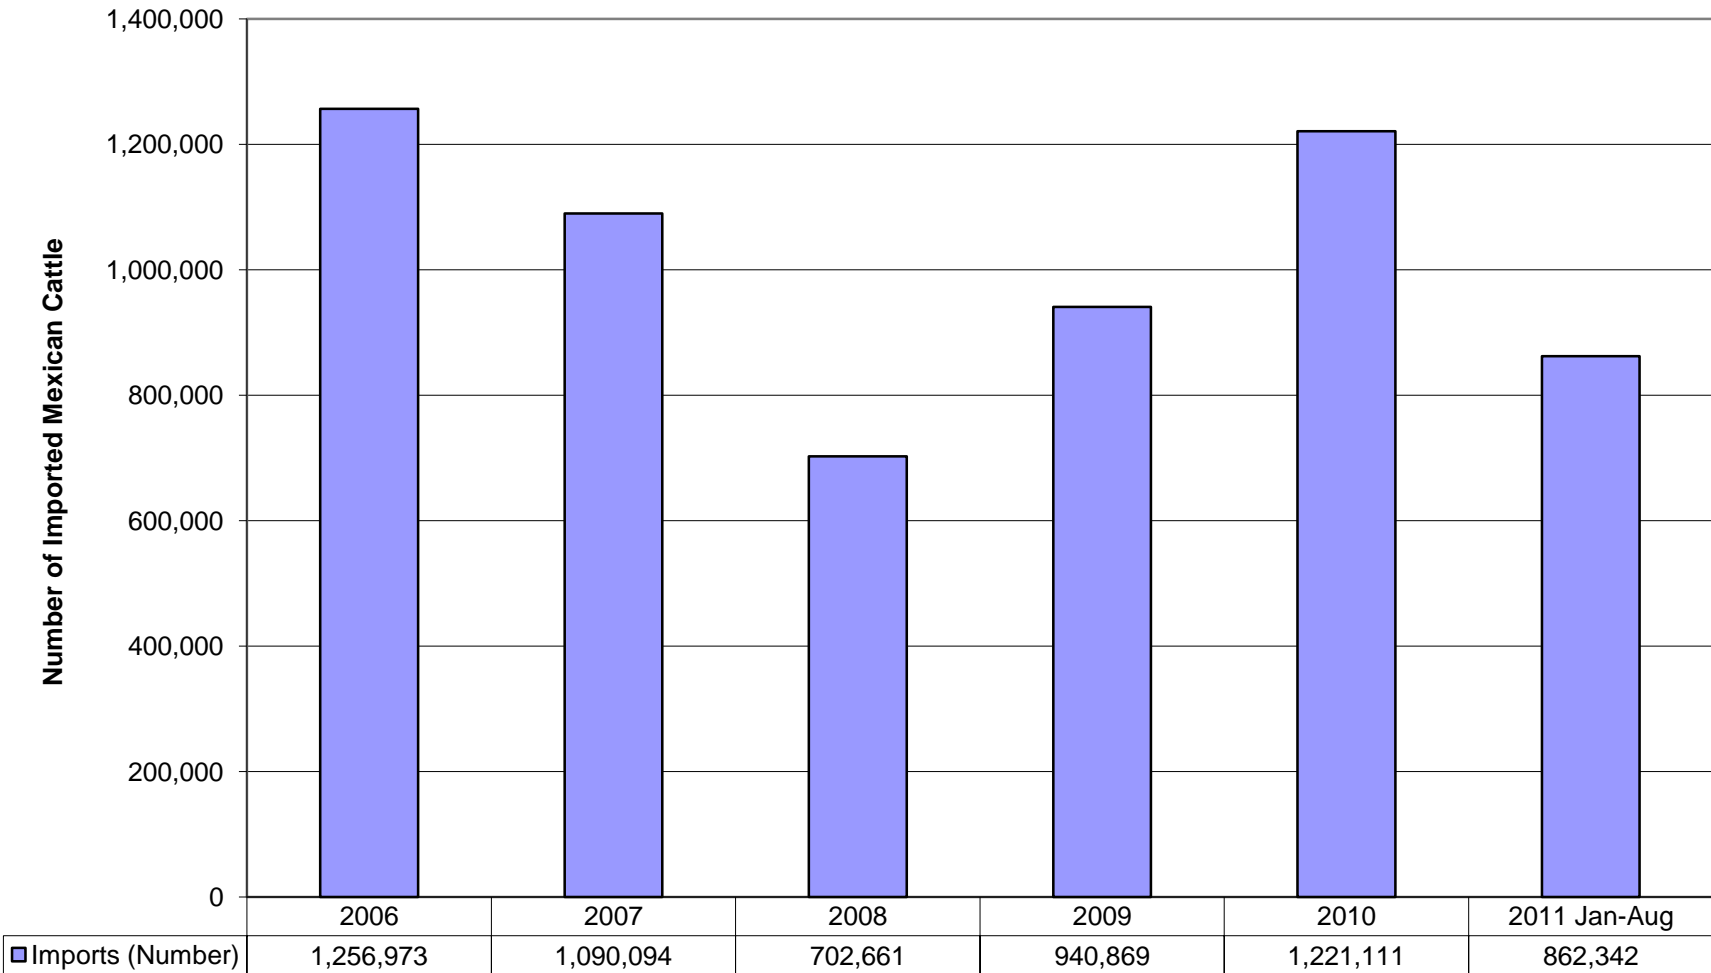

## U.S. Annual Imports of Mexican Cattle

Source: USDA-FAS Global Agricultural Trade System (GATS)

R-CALF USA